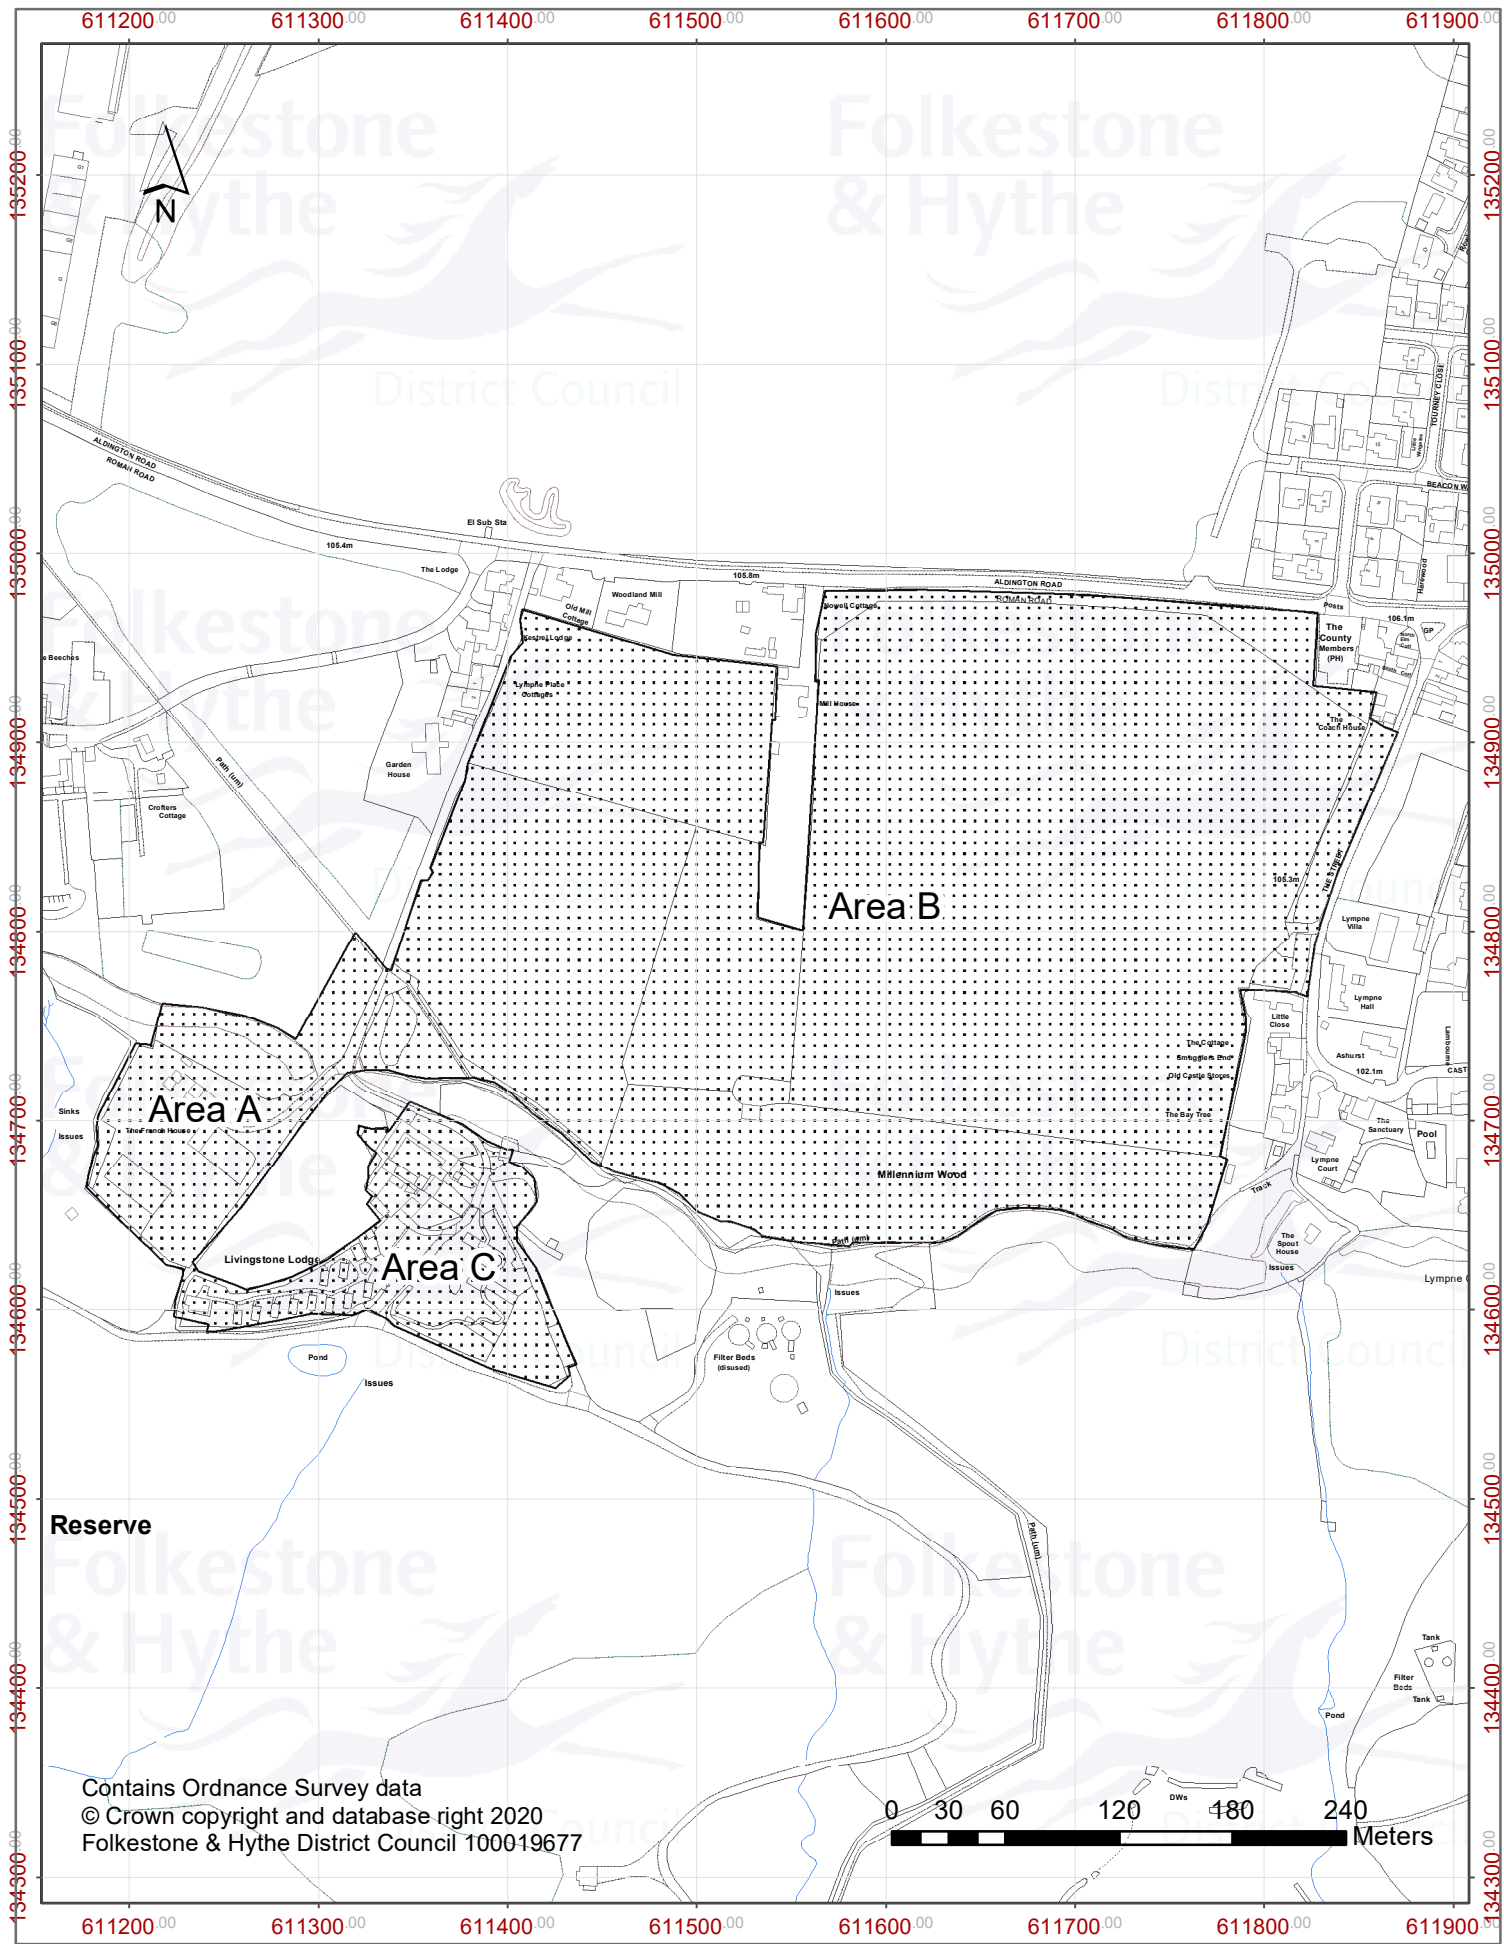

Y19/1142/FH and Y19/1152/FH
French House
Aldington Road
Lympe

Contains Ordnance Survey data
© Crown copyright and database right 2020
Folkestone & Hythe District Council 100019677